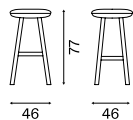

Seat: wood with upholstered panel.
Back: wood with upholstered pad.

Palmo

8, 20/10, 40 Kg

6, 60/8, 10 Kg

19, 50/22, 20 Kg

22, 80/25, 70 Kg

22, 50/25, 40 Kg

22, 90/25, 80 Kg

Misure (cm)
Measurements (cm)

Palmo

1 59×51×82/0,25 m³

Palmo

1 51×51×54/0,14 m³

Palmo

1 59×51×82/0,25 m³

Palmo