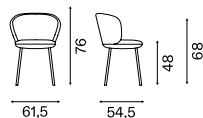

Misure (cm)
Measurements (cm)

Palmo

1 60×60×88/0, 32 m³

Palmo

1 60×60×88/0, 32 m³

Palmo

1 60×60×88/0, 32 m³

Palmo

10, 90/13, 70 Kg

10, 70/13, 50 Kg

12, 70/15, 50 Kg

13/15, 80 Kg

12, 80/15, 60 Kg

13, 10/15, 90 Kg

Misure (cm)
Measurements (cm)

Palmo