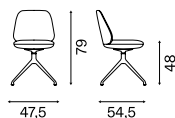

Misure (cm)
Measurements (cm)

Palmo

1 60×60×88/0, 32 m³

Palmo

1 60×60×88/0, 32 m³

Palmo

1 60×60×88/0, 32 m³

Palmo

Seat: wood with upholstered panel.
Back: upholstered.

Palmo

11, 50/14 Kg

11, 80/14, 30 Kg

12, 10/14, 60 Kg

11, 90/14, 40 Kg

10, 90/13, 70 Kg

10, 70/13, 50 Kg