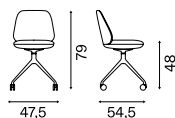

Misure (cm)
Measurements (cm)

Palmo

1 60×60×88/0, 32 m³

Palmo

1 60×60×88/0, 32 m³

Palmo

1 60×60×88/0, 32 m³

Palmo

Seat: wood with upholstered panel.
Back: upholstered.

Palmo

11, 50/14 Kg

11, 80/14, 30 Kg

12, 10/14, 60 Kg

11, 90/14, 40 Kg

10, 90/13, 70 Kg

10, 70/13, 50 Kg